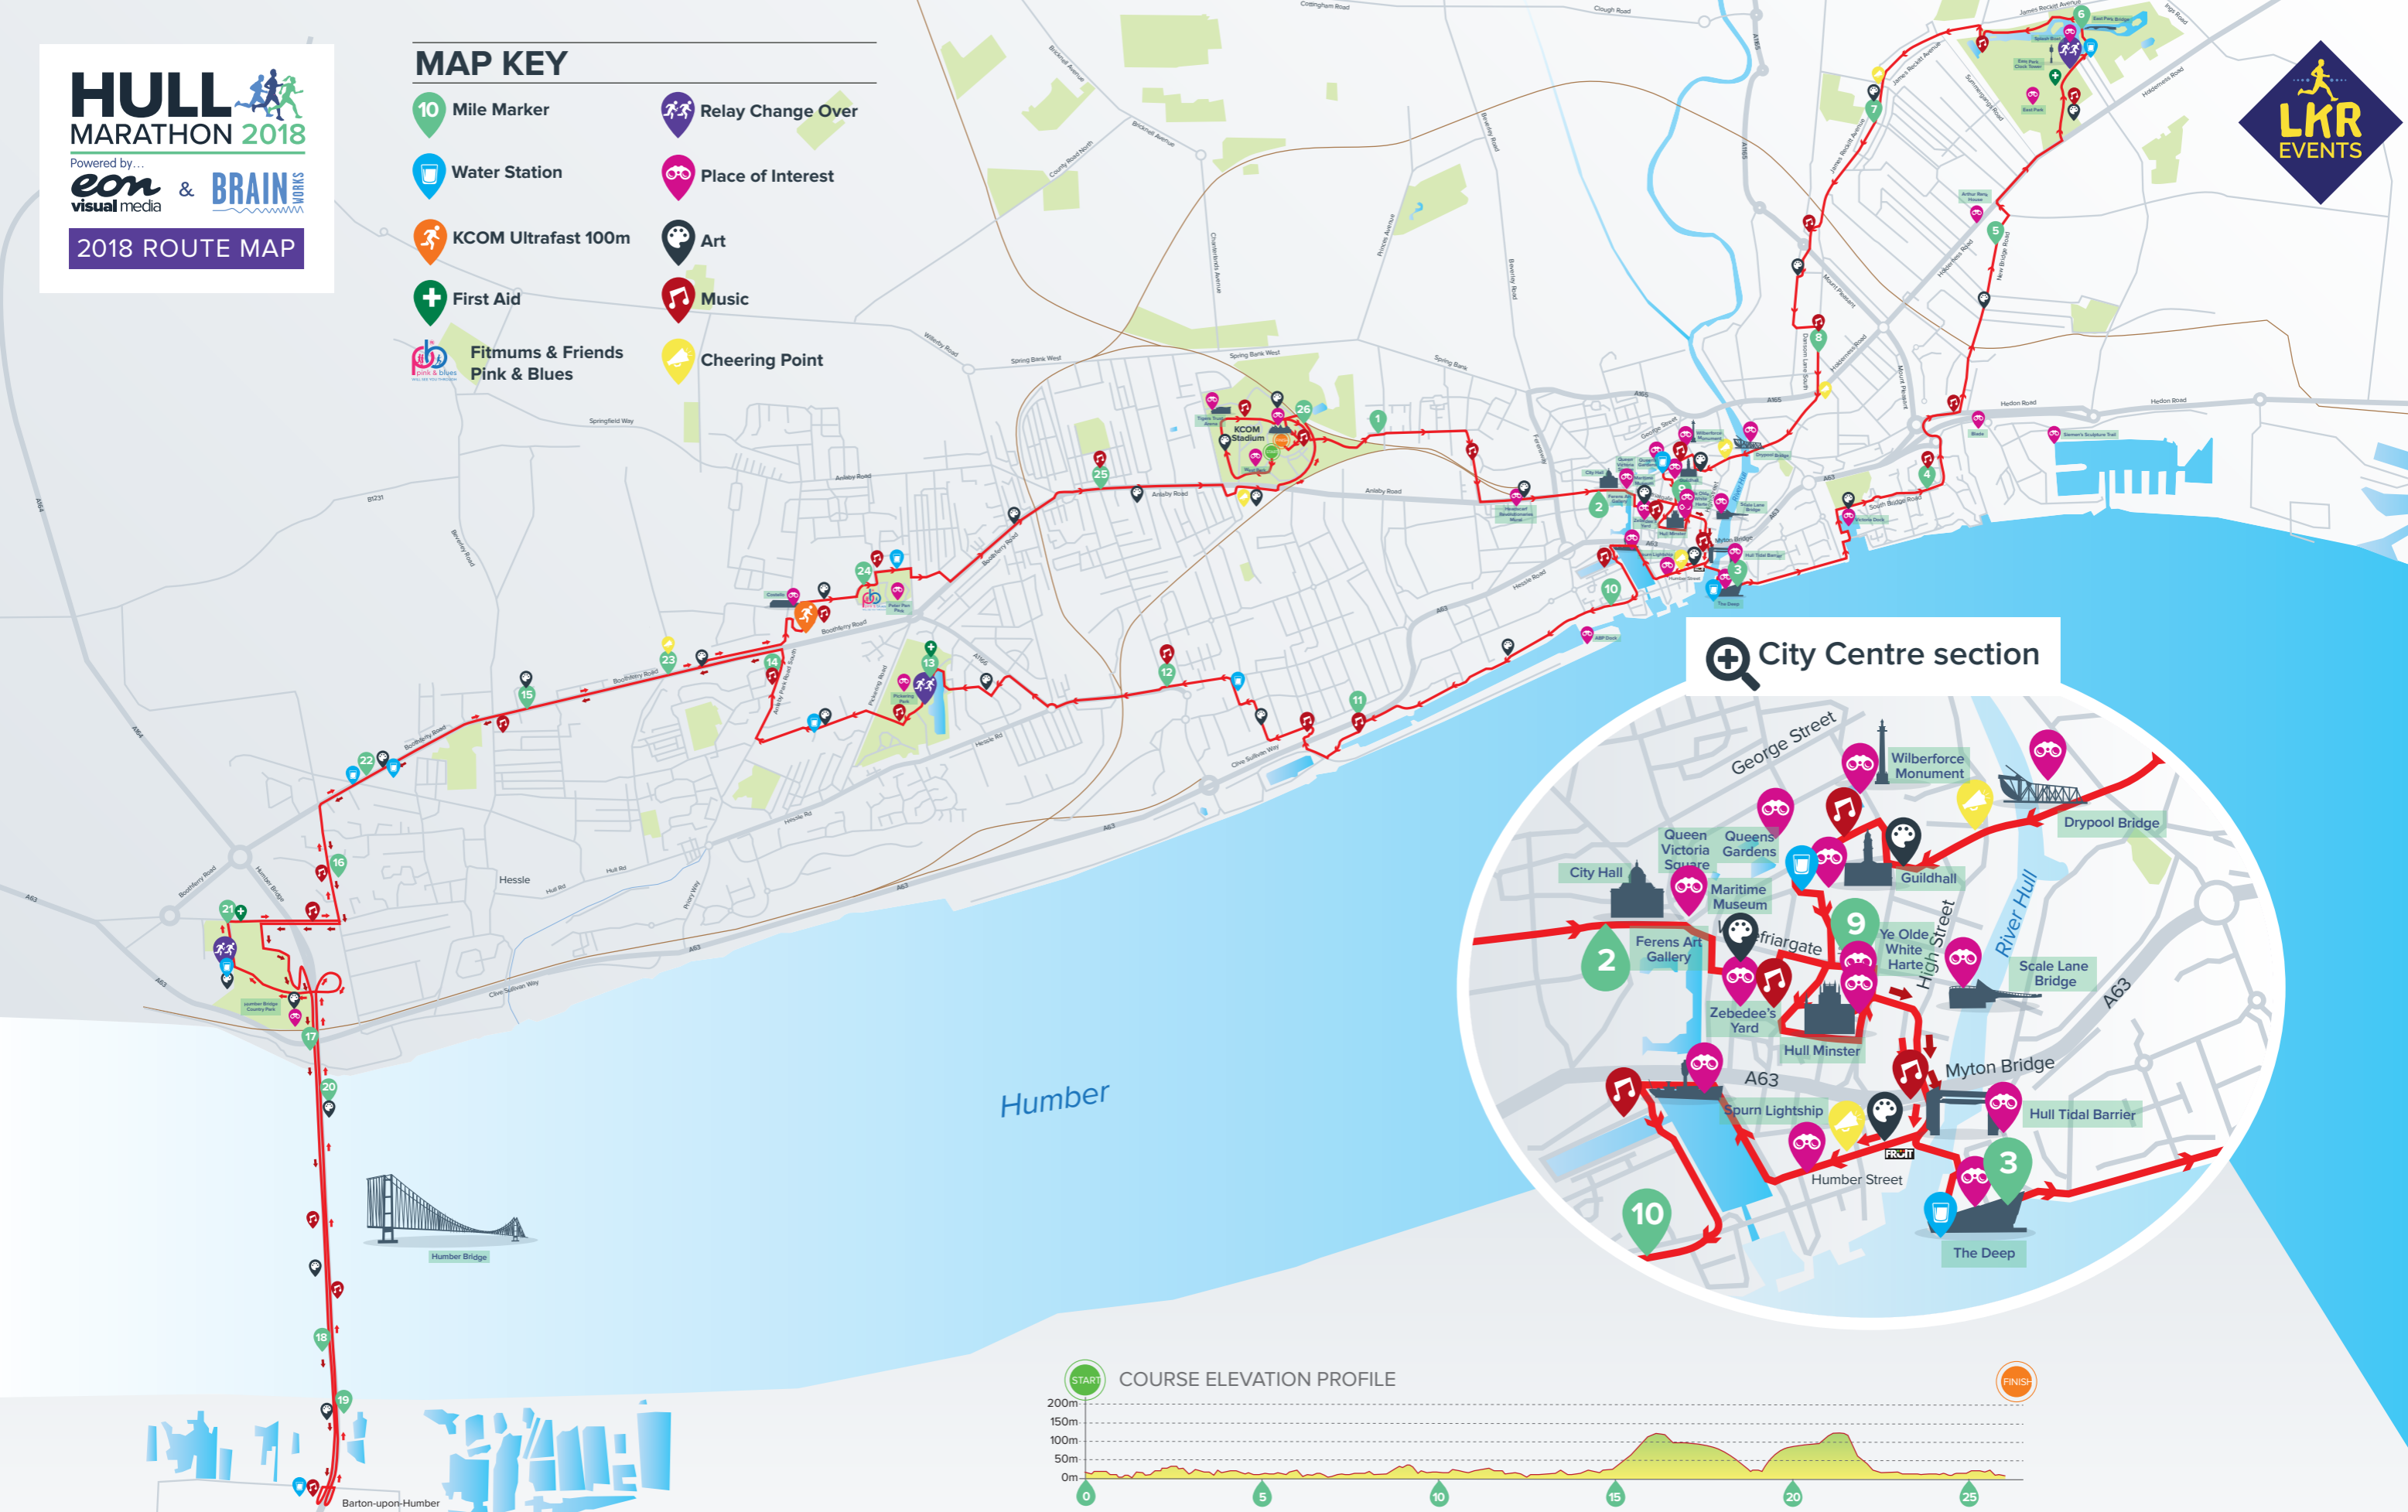

HULL MARATHON 2018

Powered by...
eon & **BRAIN**
 visual media WORKS

2018 ROUTE MAP

MAP KEY

-  Mile Marker
-  Water Station
-  KCOM Ultrafast 100m
-  First Aid
-  Fitmums & Friends Pink & Blues
-  Relay Change Over
-  Place of Interest
-  Art
-  Music
-  Cheering Point

City Centre section